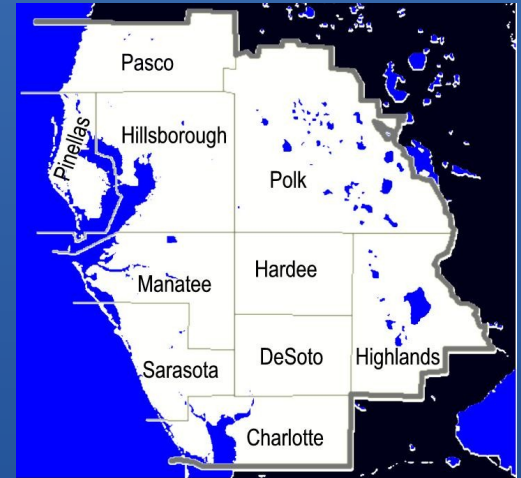

ARES

- Amateur Radio Emergency Service
- ARRL field operating activity
- Organized by ARRL Section
- We are in West Central Florida section (WCF)
- <http://arrlwcf.org/wcf-section-programs/ares/>
- Each county in WCF has an Emergency Coordinator (EC)
- Sarasota's is Gary Wells, WB9AYD
- <http://srqares.org>