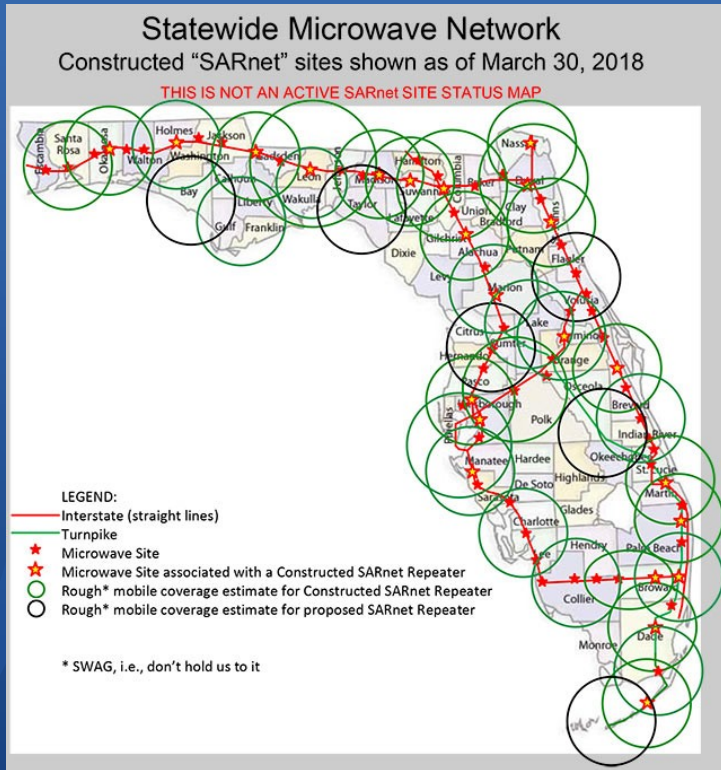

ANSWER:

GET INVOLVED NOW!

DARN NET

- **2nd Monday, 11 am**
- Channel 1 145.430
- Channel 5 145.130
- Channel 2 146.805
- Channel 3 146.745
- Channel 4 146.685

Andy KB1HIP
af_durette@hotmail.com

DARN Coordinator

**Catholic Charities,
Diocese of Venice, Inc.**

Robert C. Sullenberger

**DISASTER AMATEUR
RADIO NETWORK**

SAR NET

- State-Wide Amateur Radio Network
 - 30 + linked UHF repeaters covering state of Florida
 - Established and maintained by FDOT
 - Open to amateur use; used by state EOC in disaster as directed net
 - 444.800 (+) PL 100 hz [sarasota area]
- <https://www.sarnetfl.com/>

ARES

- Amateur Radio Emergency Service
- ARRL field operating activity
- Organized by ARRL Section
- We are in West Central Florida section (WCF)
- <http://arrlwcf.org/wcf-section-programs/ares/>
- Each county in WCF has an Emergency Coordinator (EC)
- Sarasota's is Gary Wells, WB9AYD
- <http://srqares.org>