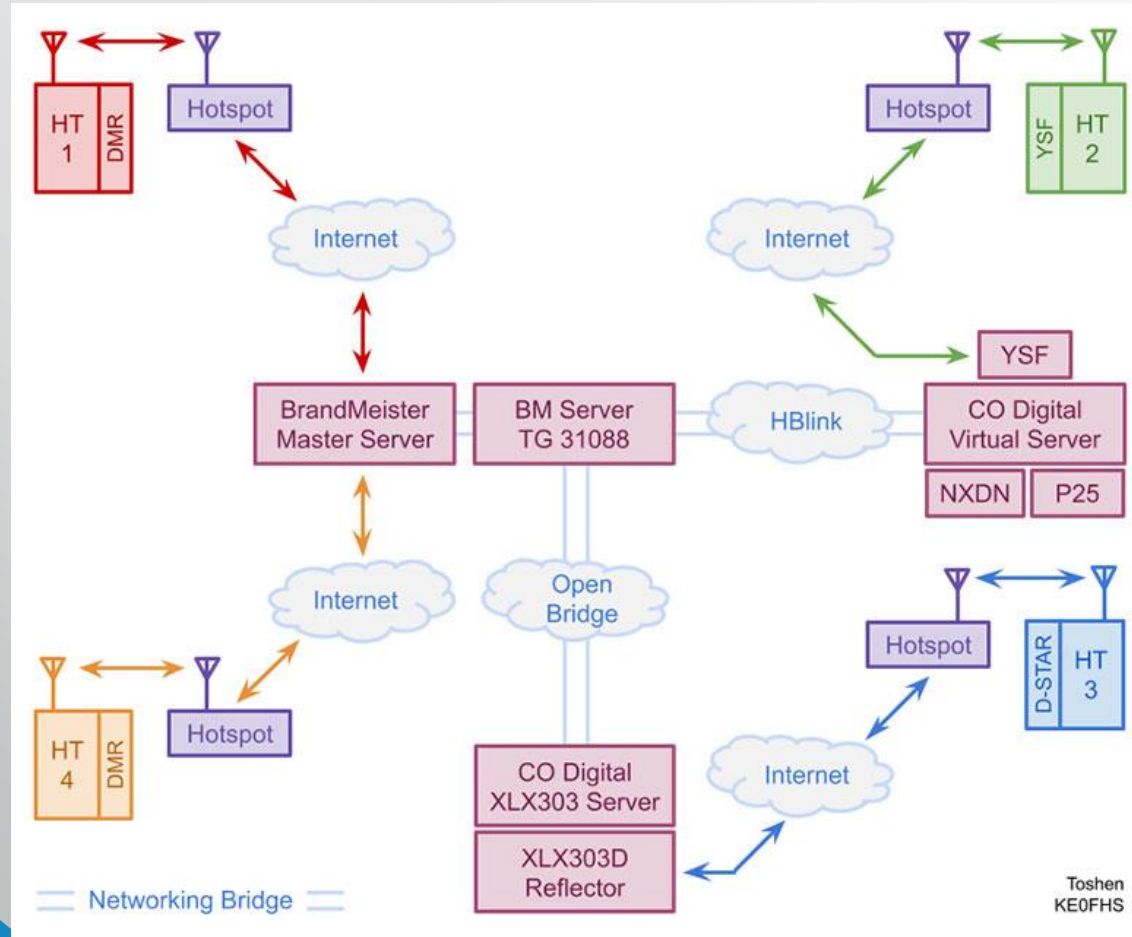

Ready

Ver-1.550 ONLINE

What is a Hot Spot?

- A personal, low-power hotspot is a combination of hardware, firmware, and software that enables an amateur radio enthusiast with internet connectivity to link directly to digital voice (DV) systems around the world. Hotspots can link to DMR, P25, and NXDN talkgroups; D-STAR reflectors; YSF rooms
- Basically, hotspots are your own personal digital voice repeater and gateway.

• **Wires-X**

Hot Spots Can Do Cross-Mode

MMDVM Duplex Hotspot Module Dual Hat with 0.96 OLED Display V1.47 Support P25 DMR YSF NXDN DMR Slot 1 + Slot 2 for Raspberry pi

Pi-Star is complex services and configuration software for Digital Voice on Amateur radio that runs on Raspberry pi