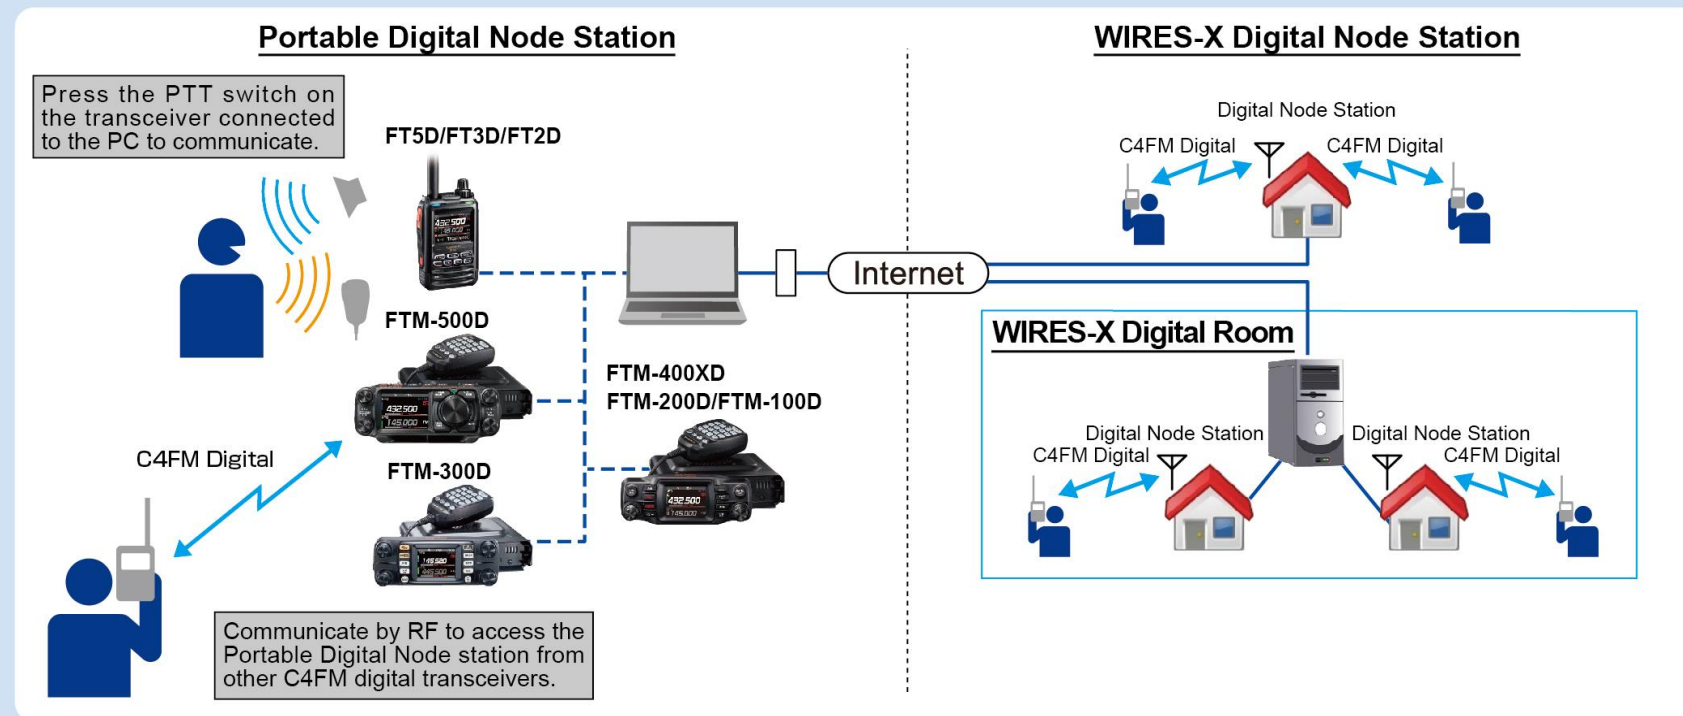

What's in a Name?

View QSL de K8JTK (ID:K8JTK-ND)

C4FM is a Digital Communications Mode

- Fusion Digital is just another mode, like FM
- C4FM stands for Continuous 4-level Frequency Modulation
- Fusion transmits a bandwidth of 12.5 KHz – DN uses 6.25 KHz to send your voice and the other 6.25 to send data (GPS location information) – VW uses all 12.5 KHz to send your voice leaving no room for any data (No GPS location information sent)
 - DN means Digital Narrow
 - VW means Voice Wide
 - AMS means Automatic Mode Selection (includes FM)

What is Special About C4FM?

- **GM** - Digital Group Monitor automatically checks whether users within a communication group are in or out of range, and displays information such as distance and orientation on the screen of the client radio for up to 24 Stations.
- **Position Data** is transmitted together with voice signals so the distance and direction to the other stations can be displayed in real-time while communicating with them. (**NOT APRS**)
- **Text/Voice Messaging** one-to-one and group/room news bulletins
- **Pictures** with optional MH-85A11U Speaker Microphone with Camera, an operator can quickly and easily transmit images to other C4FM Users.
- **NO CODE PLUG REQUIRED.** Turn on, tune frequency, and select room.

The Wires-X Universe

Simple Digital Station Operation

AA4FB Wires-X Repeater
145.25 (+)

W4IE Wires-X Repeater
444.925 (+)

DN
VW
FM
AMS

W4AC Wires-X Repeater
147.120 (+) 136.5 Hz

Wires-X Node Station/Gateway

Yaesu Radio as PDN or Access Node

Access Point (Portable Digital Node Mode) Illustration

Wires-X PDN Direct Mode

Room AMERICA-KC-WIDE(28054) member 132 nodes Refresh Close

76506 **GORDH-BRI** Send Node : 76506 / Mobile : GORDH-BRI