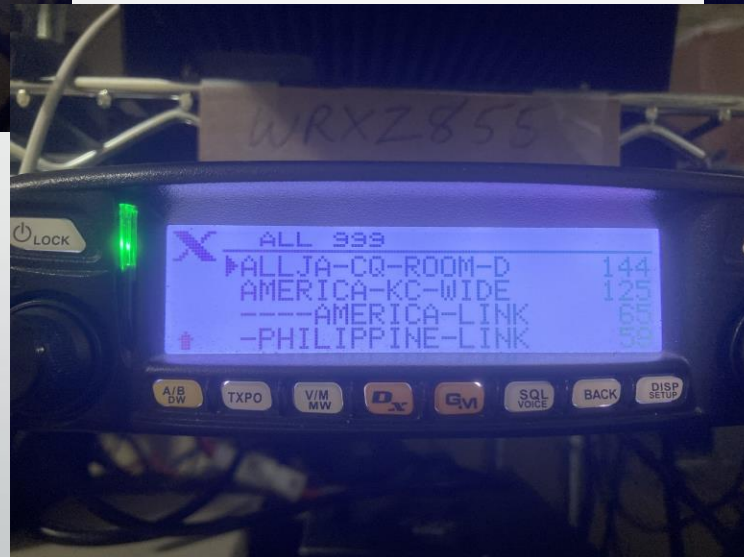

What is Special About C4FM?

- **GM** - Digital Group Monitor automatically checks whether users within a communication group are in or out of range, and displays information such as distance and orientation on the screen of the client radio for up to 24 Stations.
- **Position Data** is transmitted together with voice signals so the distance and direction to the other stations can be displayed in real-time while communicating with them. (**NOT APRS**)
- **Text/Voice Messaging** one-to-one and group/room news bulletins
- **Pictures** with optional MH-85A11U Speaker Microphone with Camera, an operator can quickly and easily transmit images to other C4FM Users.
- **NO CODE PLUG REQUIRED.** Turn on, tune frequency, and select room.

The Wires-X Universe

Simple Digital Station Operation

AA4FB Wires-X Repeater
145.25 (+)

W4IE Wires-X Repeater
444.925 (+)

DN
VW
FM
AMS

W4AC Wires-X Repeater
147.120 (+) 136.5 Hz

Wires-X Node Station/Gateway