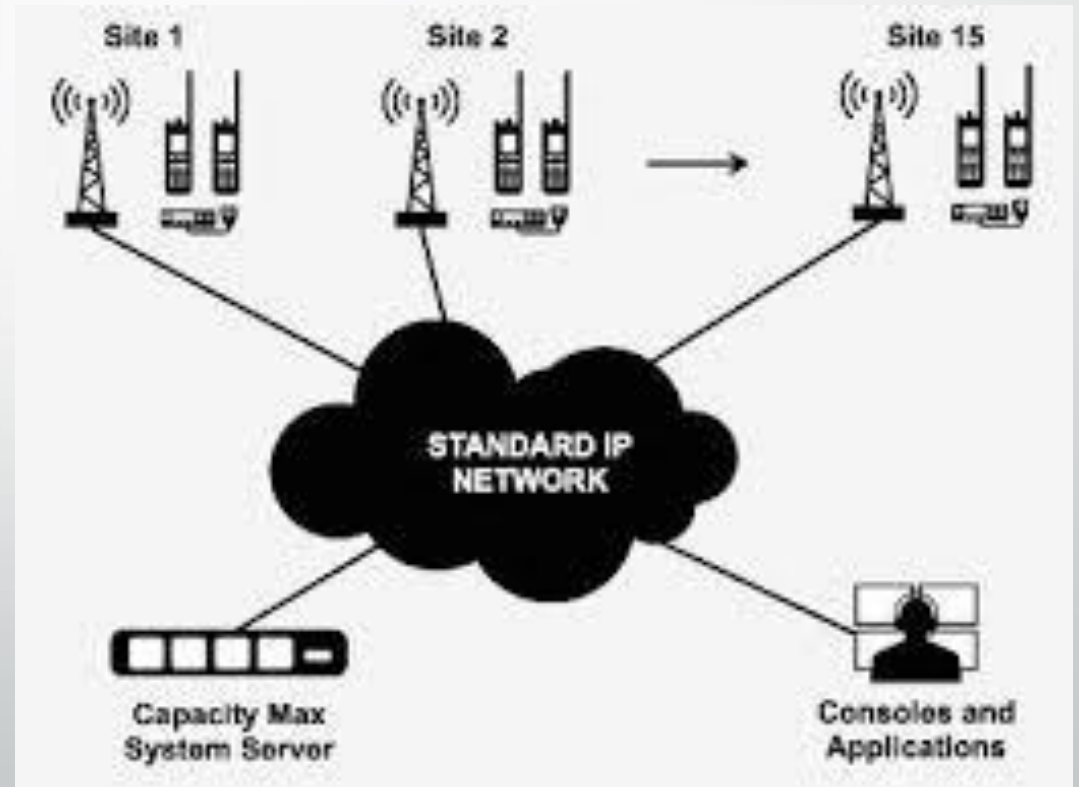

C4FM, YSF, and Wires-X

Paul KN4BAR

Tamiami ARC – January 2024

Digital V/UHF Radio

DMR Mode and Networks

- (TDMA - Time Division Multiple Access)
- DMR-MARC
 - First in USA
 - Uses C-Bridges
- Chicagoland
- Brandmeister
 - Master Server
 - Allows Hotspots
 - Some Talkgroups can do cross-mode to D-Star, NXDN, and YSF
 - (**Brandmeister TG 31656 = Wires-X America Link room**)
 - (**Brandmeister TG 313136 = Wires-X KCWide room**)

What's in a Name?

View QSL de K8JTK (ID:K8JTK-ND)

C4FM is a Digital Communications Mode

- Fusion Digital is just another mode, like FM
- C4FM stands for Continuous 4-level Frequency Modulation
- Fusion transmits a bandwidth of 12.5 KHz – DN uses 6.25 KHz to send your voice and the other 6.25 to send data (GPS location information) – VW uses all 12.5 KHz to send your voice leaving no room for any data (No GPS location information sent)
 - DN means Digital Narrow
 - VW means Voice Wide
 - AMS means Automatic Mode Selection (includes FM)

What is Special About C4FM?

- **GM** - Digital Group Monitor automatically checks whether users within a communication group are in or out of range, and displays information such as distance and orientation on the screen of the client radio for up to 24 Stations.
- **Position Data** is transmitted together with voice signals so the distance and direction to the other stations can be displayed in real-time while communicating with them. (**NOT APRS**)
- **Text/Voice Messaging** one-to-one and group/room news bulletins
- **Pictures** with optional MH-85A11U Speaker Microphone with Camera, an operator can quickly and easily transmit images to other C4FM Users.
- **NO CODE PLUG REQUIRED.** Turn on, tune frequency, and select room.