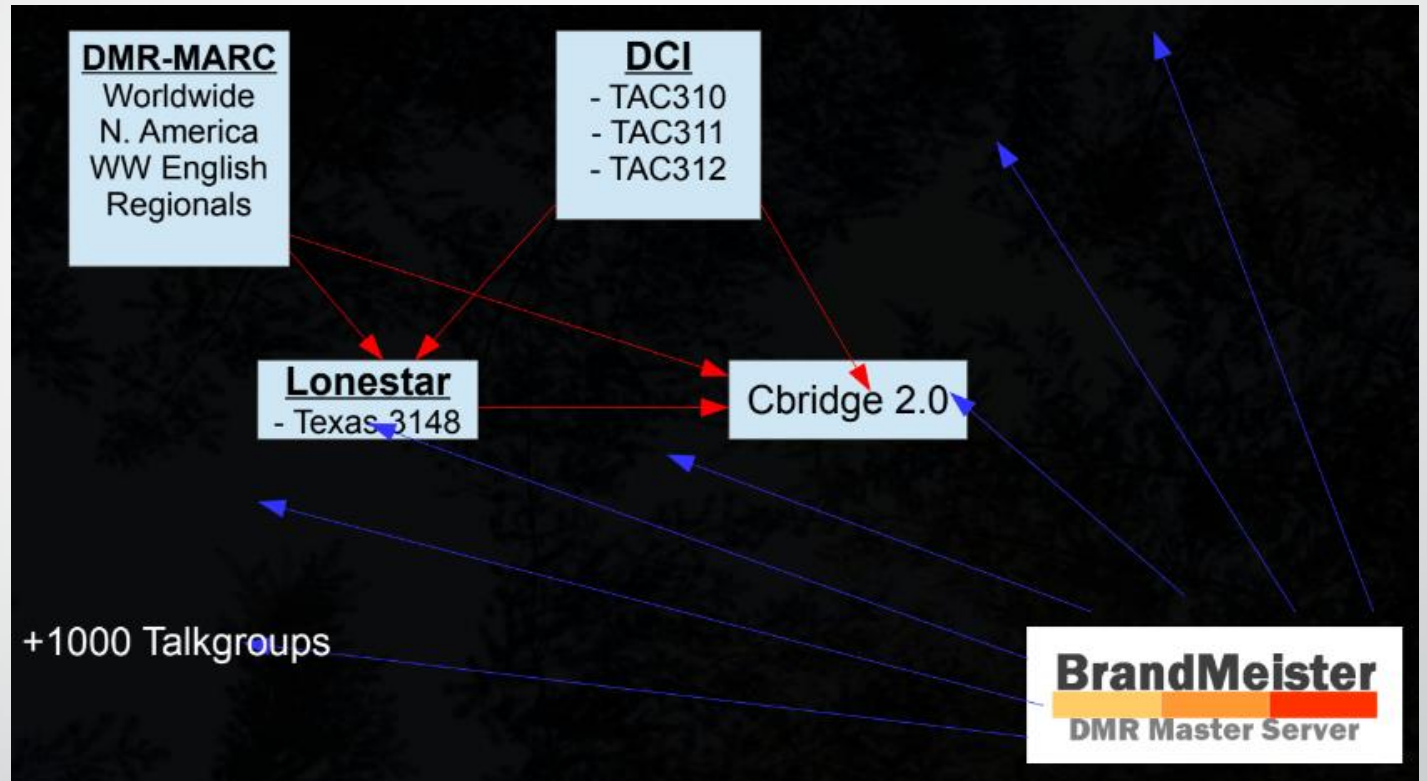

C4FM, YSF, and Wires-X

Paul KN4BAR

Tamiami ARC – January 2024

Digital V/UHF Radio

DMR Mode and Networks

- (TDMA - Time Division Multiple Access)
- DMR-MARC
 - First in USA
 - Uses C-Bridges
- Chicagoland
- Brandmeister
 - Master Server
 - Allows Hotspots
 - Some Talkgroups can do cross-mode to D-Star, NXDN, and YSF
 - (**Brandmeister TG 31656 = Wires-X America Link room**)
 - (**Brandmeister TG 313136 = Wires-X KCWide room**)

What's in a Name?

View QSL de K8JTK (ID:K8JTK-ND)

C4FM is a Digital Communications Mode

- Fusion Digital is just another mode, like FM
- C4FM stands for Continuous 4-level Frequency Modulation
- Fusion transmits a bandwidth of 12.5 KHz – DN uses 6.25 KHz to send your voice and the other 6.25 to send data (GPS location information) – VW uses all 12.5 KHz to send your voice leaving no room for any data (No GPS location information sent)
 - DN means Digital Narrow
 - VW means Voice Wide
 - AMS means Automatic Mode Selection (includes FM)

What is Special About C4FM?

- **GM** - Digital Group Monitor automatically checks whether users within a communication group are in or out of range, and displays information such as distance and orientation on the screen of the client radio for up to 24 Stations.
- **Position Data** is transmitted together with voice signals so the distance and direction to the other stations can be displayed in real-time while communicating with them. (**NOT APRS**)
- **Text/Voice Messaging** one-to-one and group/room news bulletins
- **Pictures** with optional MH-85A11U Speaker Microphone with Camera, an operator can quickly and easily transmit images to other C4FM Users.
- **NO CODE PLUG REQUIRED.** Turn on, tune frequency, and select room.

NET DIGITAL **ON-AIR** LOCAL FTM-1000 RADIO 1

AMERICA-KC-WIDE **2 : 2 9**

User = GORDH-BRI > ***** (DN:FTM-400D)
 Uplink = GORDH (76506)
 Downlink = KN4BAR (36091)
 Room = (28054)
 Position = N:54 04' 00" / W:002 50' 34"
 Distance: 6945km (4316mile) Direction: NE