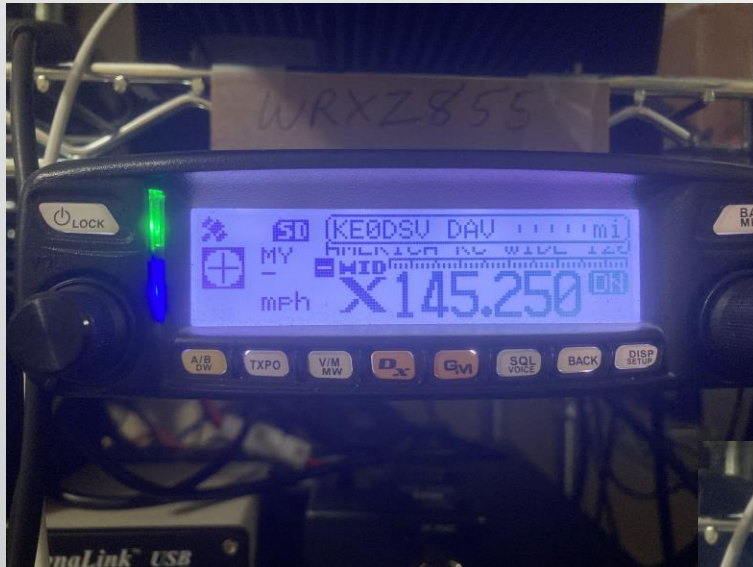

Simple Digital Station Operation

AA4FB Wires-X Repeater
145.25 (+)

DN
VW
FM
AMS