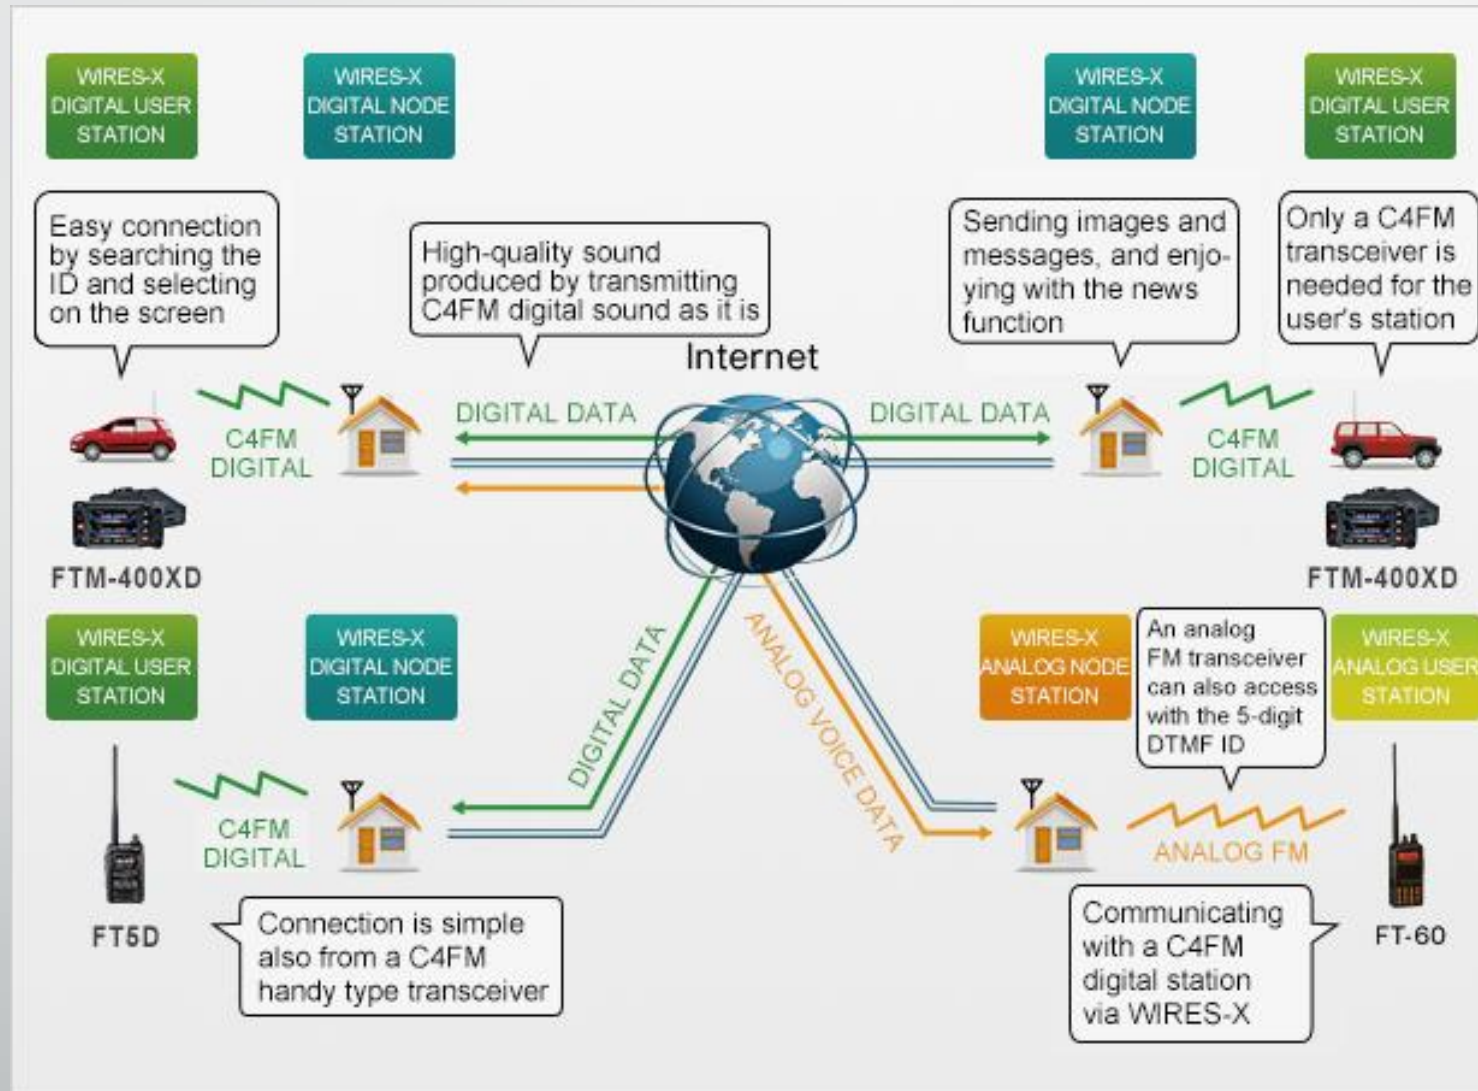

The Wires-X Universe