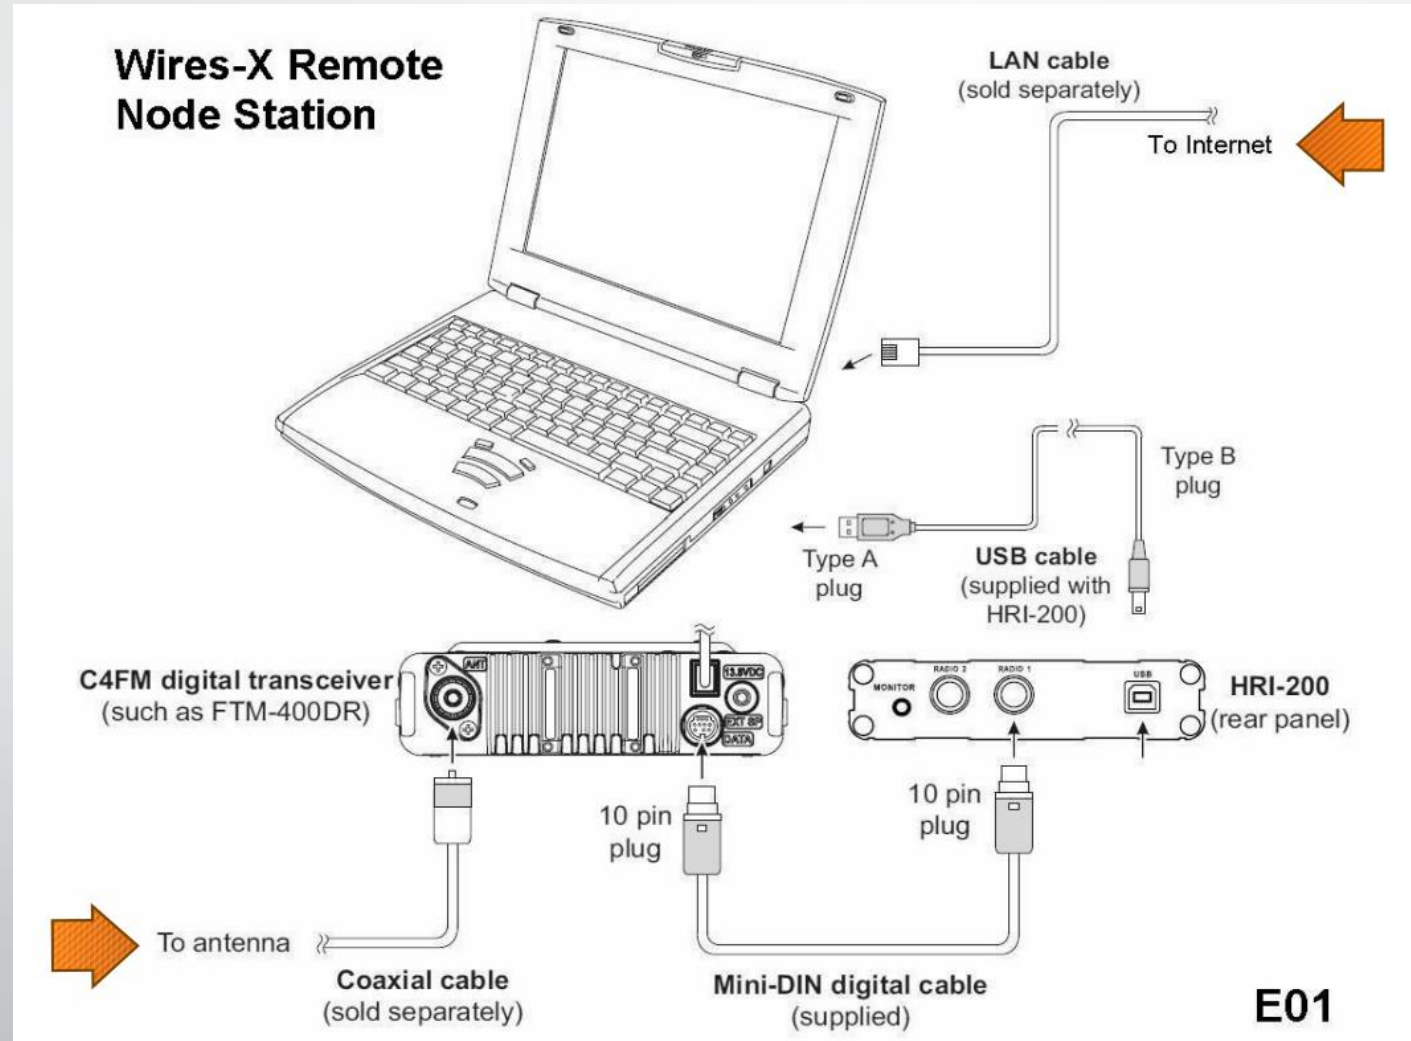

Wires-X Node Station/Gateway