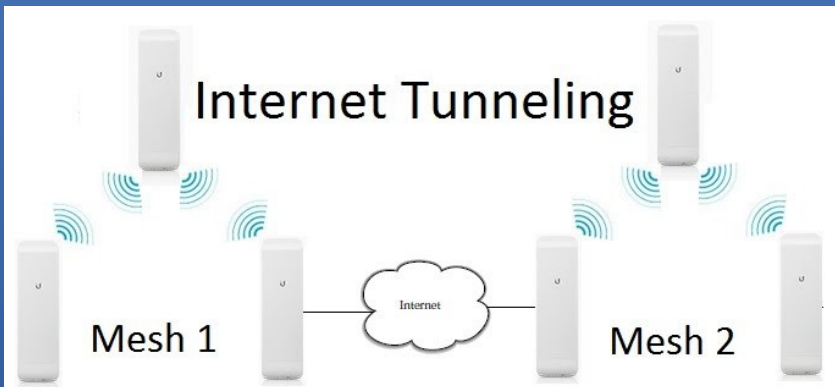

# Home QTH Station

Ubiquity NanoStation  
2.4 GHz - <\$100

Add AREDN Router/Smart Switch  
and expand to digital phone,  
streaming video, etc. etc.

# Internet Tunneling

[Node Status](#)
[Basic Setup](#)
[Port Forwarding, DHCP, and Services](#)
[Tunnel Server](#)
Tunnel Client
[Administration](#)

Tunnel software needs to be installed.

[Click to install](#)

Tunnel when node to node RF is not possible. Requires working Internet.