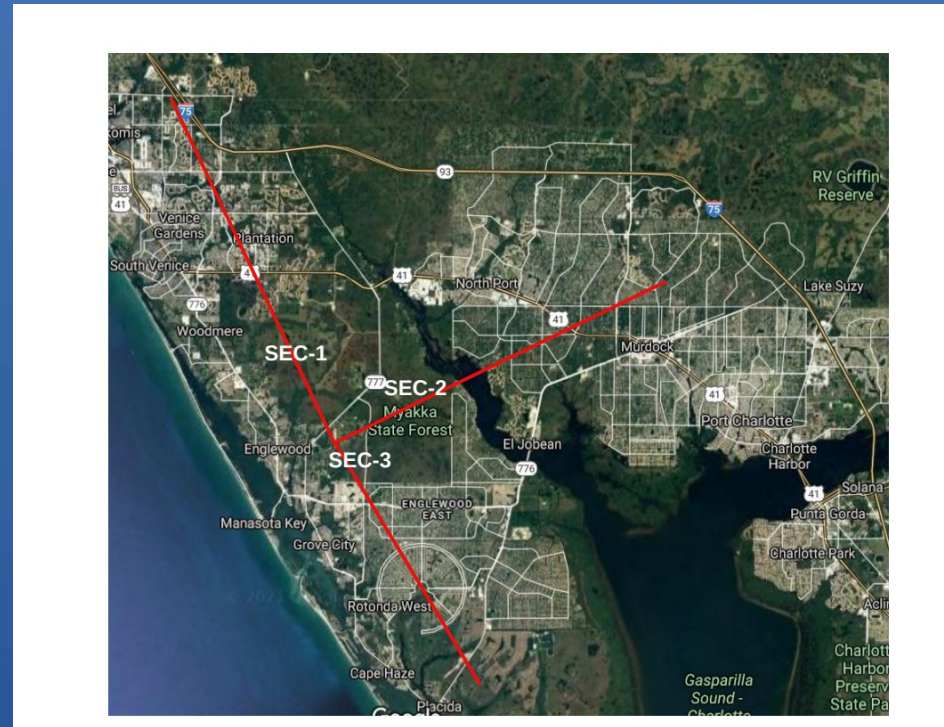

# Internet Tunneling

[Node Status](#)
[Basic Setup](#)
[Port Forwarding, DHCP, and Services](#)
[Tunnel Server](#)
Tunnel Client
[Administration](#)

Tunnel software needs to be installed.

[Click to install](#)

# Why W4AC Tower?

W4AC Tower has key location for Englewood and points South