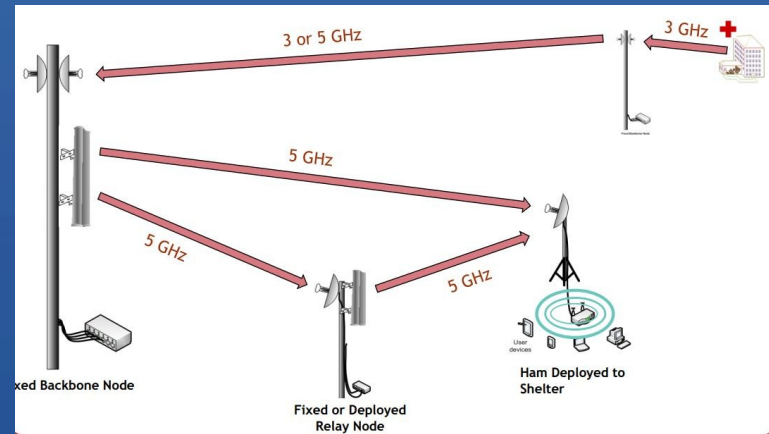

Mesh Topology