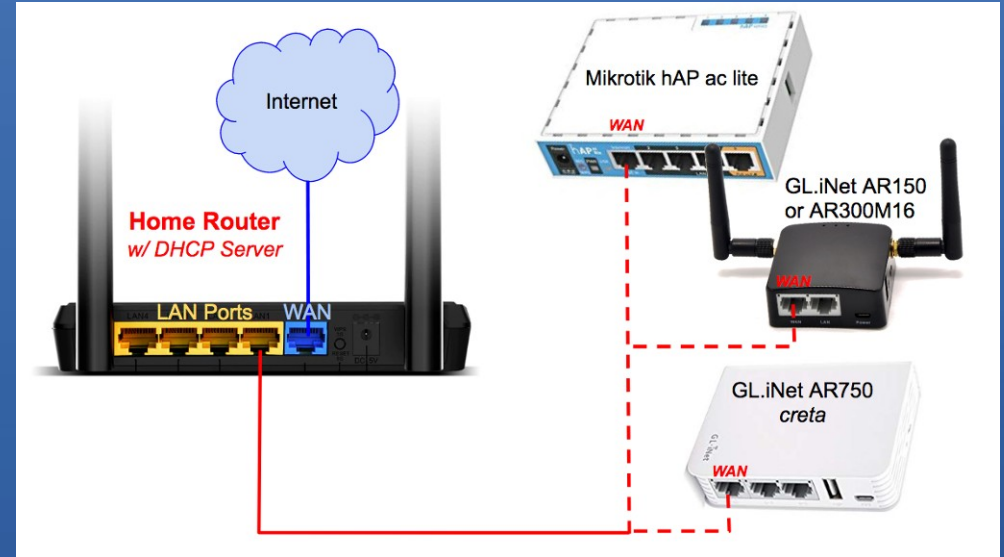

## Line of Sight

*"Microwaves can  
go 15 miles or  
through one tree"*

Two's  
Company

Trees a  
Crowd

# Home QTH Station

Ubiquity NanoStation  
2.4 GHz - <\$100

Add AREDN Router/Smart Switch  
and expand to digital phone,  
streaming video, etc. etc.