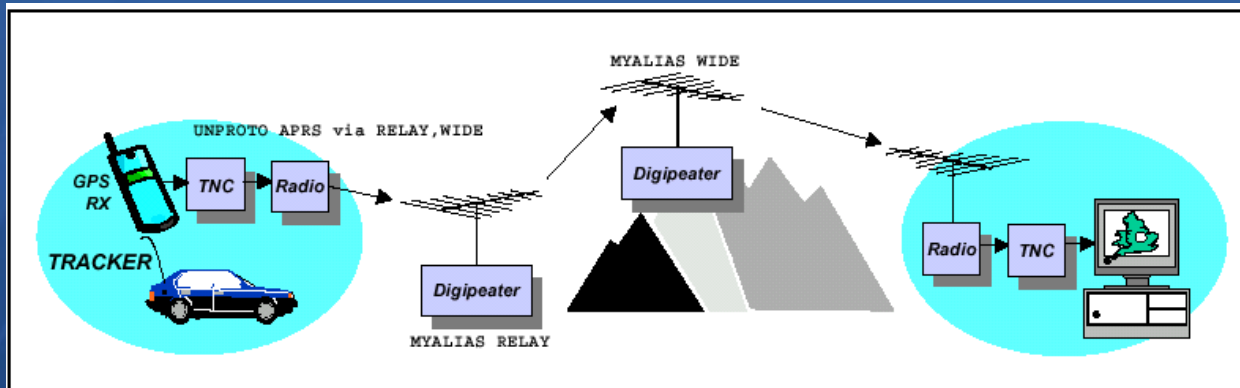

## Typical Packet Stations

- VHF usually
- 1200 baud
- Digipeaters to extend coverage
- Has morphed into Winlink, Pactor, & VARA & HF
- Still Used @2020s