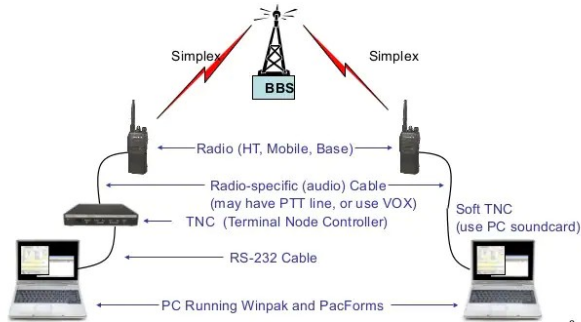

## Typical Packet Stations

- VHF usually
- 1200 baud
- Digipeaters to extend coverage
- Has morphed into Winlink, Pactor, & VARA & HF
- Still Used @2020s