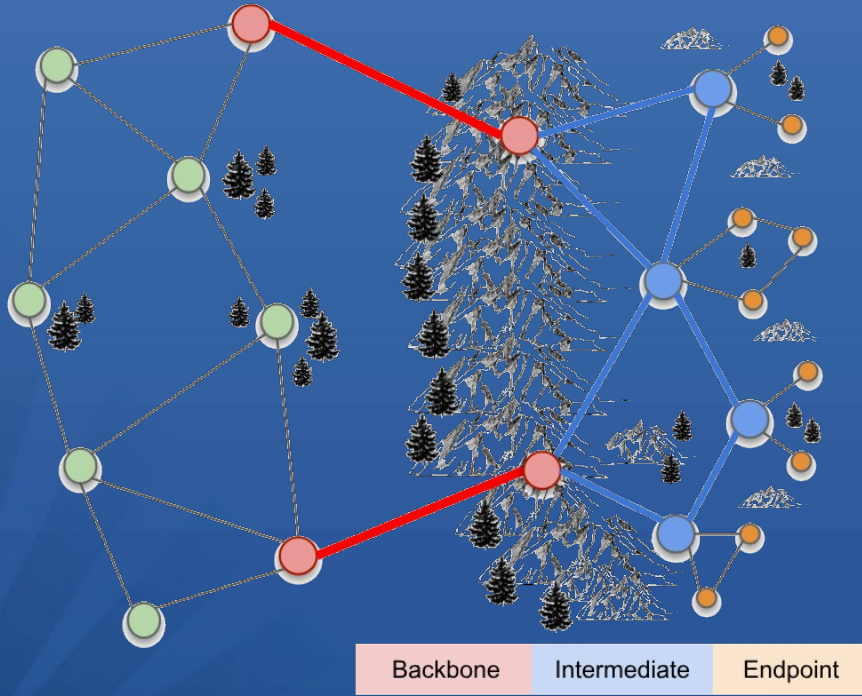

## Typical Packet Stations

- VHF usually
- 1200 baud
- Digipeaters to extend coverage
- Has morphed into Winlink, Pactor, & VARA & HF
- Still Used @2020s

# What is AREDN

high-speed ad hoc digital data network

for emergency and service oriented communications

- Data, VoiP, streaming video
- An RF Internet !

- 2.4 GHz – 2 ham channels
- 3.5 GHz – 24 ham channels. FCC ordered sunset on 10-8-20
- 5.8-5.9 GHz – FCC has proposed reduction in number of ham channels
- TCP/IP packet network at Mbps speeds!
- Uses off-the-shelf commercial wifi equipment with AREDN flashed firmware

# Mesh Topology

# Line of Sight