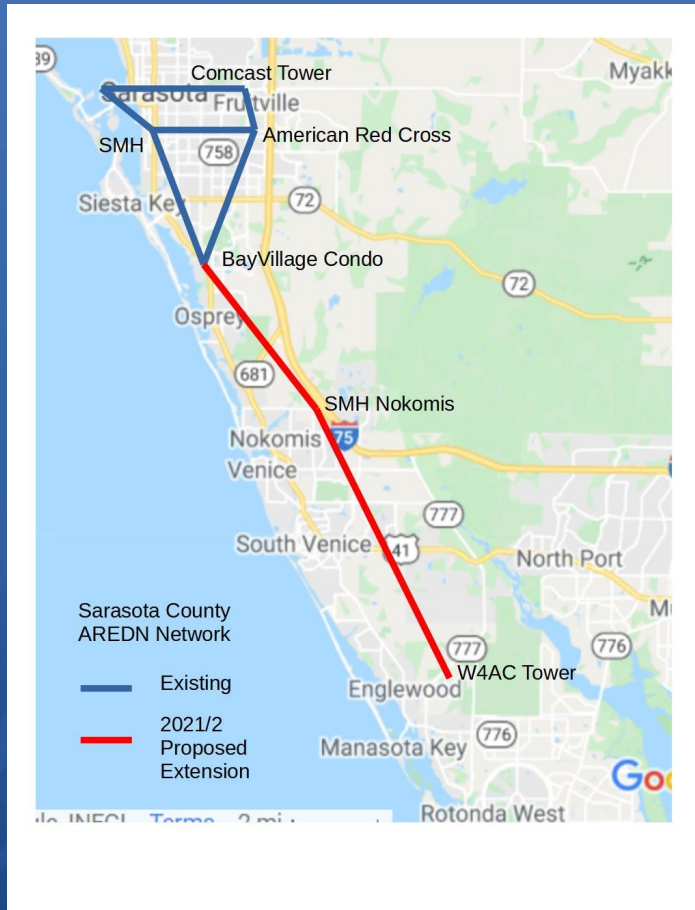

## KN4BAR-HAP-ac-lite mesh status

**Location:** 27.04555 -82.34130  
 Microtik HAP ac lite RouterBoard Paul KN4BAR, 941-468-3843  
 paul9aber@gmail.com

Local Hosts	Services	Current Neighbors	LQ	NLQ	TxMbps	Services
KN4BAR-HAP-ac-lite		<a href="#">KG4IYS-HAP-AC-LITE</a> (tun)	100%	100%		
• Phone-x-2620-10-17-146-40		• Phone-X-2621-10-85-62-165				
		<a href="#">KN4BAR-NSM2</a> (dtd)	100%	100%		
		<a href="#">W8XG-XW-Home</a> (tun)	100%	100%		
		• W8XG-Freepbx-NUC				
Remote Nodes	ETX	Services				
<a href="#">W8XG-GGP-NSM2-E60</a> (vian)	1.10					
• W8XG-Ebay64bit164Sept18						
• W8XG-Phone-941-2655-10-163-137-135-Main-Home						
• W8XG-freepbx						
• W8XG-BP-Surface						
<a href="#">W8XG-ROCKET-TUNNEL</a> (tun*7,vian)	2.00					
<a href="#">WB9AYD-NSM2-1</a> (tun*2)	2.00					
• RC710-Remoterig						
• WB9AYD-Phone-2680-10-208-20-202						
<a href="#">W8XG-PHOENIX-SMH-LINK</a>	2.00					
<a href="#">W2DEN-NOKOMIS-M2-N</a> (tun*2)	2.00					
• W2DEN-Phone-Home-2260-10-209-196-12						
• W2DEN-PI-WX		<a href="#">WX-Nekomis_FL</a>				
• W2DEN-Computer		<a href="#">NOAA_POES</a>				
<a href="#">W8XG-Office-XW</a> (tun*3)	2.00					
		Previous Neighbors	When			
		none				
		OLSR Entries				
		Total Nodes	106			
			21			

# Why W4AC Tower?

W4AC Tower has key location for Englewood and points South